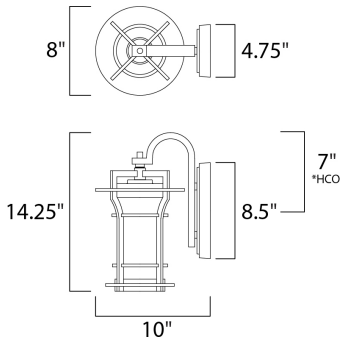

PRODUCT DESCRIPTION

MEASUREMENTS

DIMENSION : 8" W x 14.25" H x 10" Ext
BACK PLATE : 4.75" W x 8.5" H x 7" HCO
HANGING WEIGHT : 6.6 lb

LAMPING

INPUT VOLTAGE : 120V
LUMENS : 800 Rated
BULB : 1 x 9W LED E26 Medium , 9W Total
BULB INCLUDED : (Included)
DIMMABLE : Triac CL
CRI : 90+ CRI
COLOR_TEMP : 3000K

FINISHES OPTION

Black Oxide (BO)

GLASS

Water Glass WG

MATERIAL

Die Cast Aluminum

RATINGS

cETLus
Wet Location
JA8 Bulb In

ADDITIONAL

INCANDESCENT WATTS:
RATED LIFE 25000 Hours
OPERATING TEMPERATURE:
-20°C (-4°F), 40°C (104°F)

Always consult a qualified electrician before installing any lighting product.